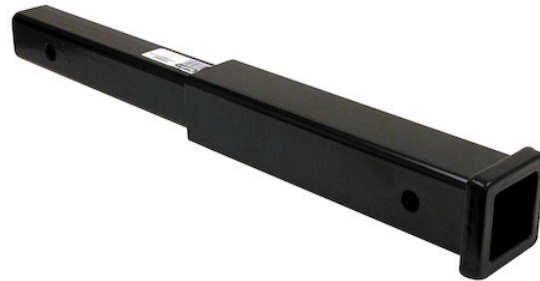

18 Inch Hitch Receiver Extension

Buyers Part Number: 1804007

Buyers Products Hitch Receiver Extension adds distance between your vehicle and your tow load.

- Lets you install a bike rack that clears your spare tire.
- Provide more clearance between your vehicle and trailer.
- Sturdy cast-steel collar.
- Corrosion-resistant black powder-coated finish.

Specifications

Color	Black	Extension/Length	18.00"
Finish	Powder Coat	Material	Carbon Steel
Maximum Gross Trailer Weight (M.G.T.W.)	Reduces maximum hitch capacity by 33% lb	Maximum Vertical Load (M.V.L.)	Reduces maximum hitch capacity by 33% lb
Mount Type	Receiver Extension	Mounting Hole Size	0.656"
Receiver Adapter Converting-to Size	2.00"	Receiver Adapter Starting Size	2.00"
Receiver Size	2.00"	Shipping Weight	23.6 lb