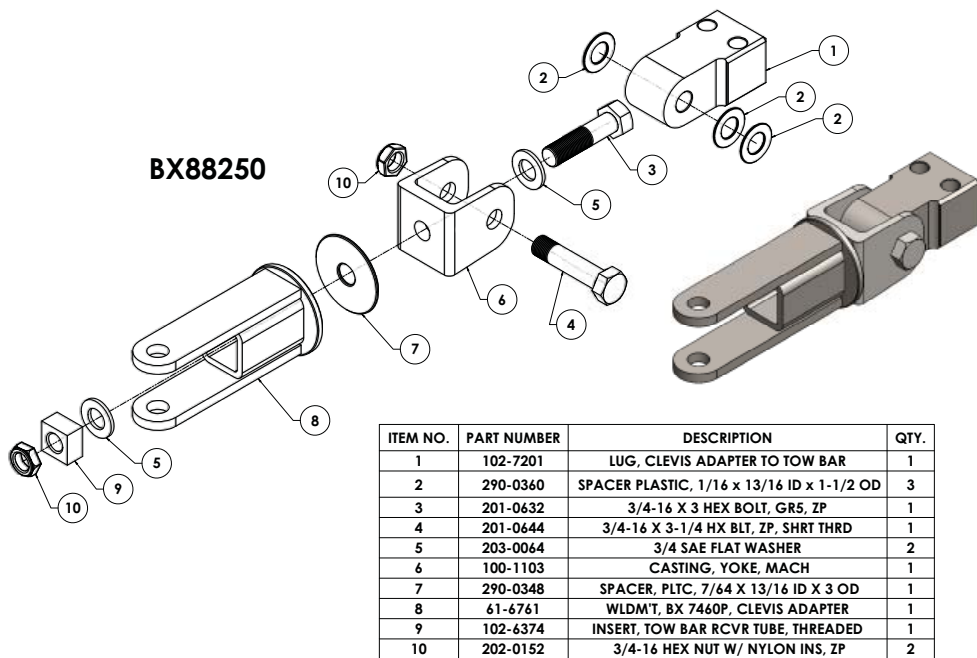

## Installation Instructions

**BX88250**

**Allure 2" Clevis Adapter**

Serial No.

The installation instructions for the BX88250 2" clevis adapter are included with the Allure BX7460P instructions.

### Parts List

| ITEM NO. | PART NUMBER | DESCRIPTION                                | QTY. |
|----------|-------------|--|------|
| 1        | 102-7201    | LUG, CLEVIS ADAPTER TO TOW BAR             | 1    |
| 2        | 290-0360    | SPACER PLASTIC, 1/16 x 13/16 ID x 1-1/2 OD | 3    |
| 3        | 201-0632    | 3/4-16 X 3 HEX BOLT, GR5, ZP               | 1    |
| 4        | 201-0644    | 3/4-16 X 3-1/4 HX BLT, ZP, SHRT THRD       | 1    |
| 5        | 203-0064    | 3/4 SAE FLAT WASHER                        | 2    |
| 6        | 100-1103    | CASTING, YOKE, MACH                        | 1    |
| 7        | 290-0348    | SPACER, PLTC, 7/64 X 13/16 ID X 3 OD       | 1    |
| 8        | 61-6761     | WLDMT, BX 7460P, CLEVIS ADAPTER            | 1    |
| 9        | 102-6374    | INSERT, TOW BAR RCVR TUBE, THREADED        | 1    |
| 10       | 202-0152    | 3/4-16 HEX NUT W/ NYLON INS, ZP            | 2    |