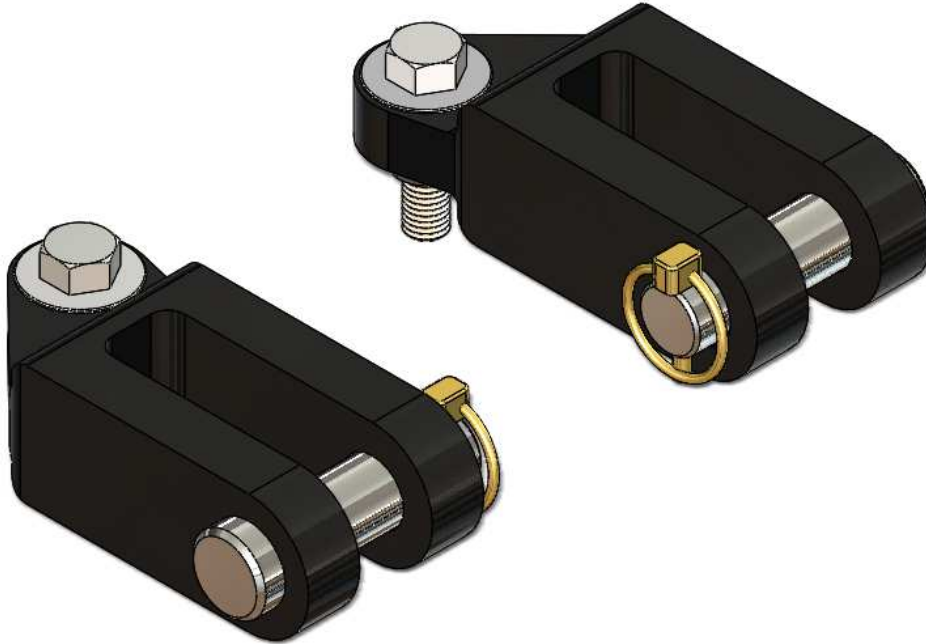

BLUE OX®

BX88358
Aftermarket Off Road Bumper Adapter,
1" Pin
Installation Instructions

Serial Number

When using a Blue Ox adapter to flat tow a vehicle by the aftermarket bumper, it is the customer's responsibility to contact the bumper manufacturer and verify that the vehicle can be towed by the aftermarket bumper.

1. Using a 3/4" socket and wrench, remove the existing 1/2"-13 bolt and 1/2"-13 jam nut from the tow bar leg. Remove the existing lug and washers from the tow bar leg. Do this on both tow bar legs.
2. Install the offset double lug onto the tow bar leg with the new washers, 1/2"-13 x 2" bolt and 1/2"-13 jam nut provided. Tighten the bolt until the lug is tight against the washers, but can still freely move side to side. Do this on both tow bar legs.

BX88358
Aftermarket Off Road Bumper Adapter, 1" Pin
Installation Instructions

Tools Required
3/4" Socket 3/4" Wrench

Item No.	Part No.	Description	Qty.
1.....	102-7794	Offset Double Lug.....	2
2.....	107-3615	1/8" Spacer Bushing.....	6
3.....	201-0645	1/2"-13 x 2" Hex Head Bolt, Short Thread	2
4.....	202-0143	1/2"-13 Essna Jam Nut, ZP	2
5.....	229-0829	Quick Pin	2
6.....	229-0934	1" Dia x 2-11/16" Eff. Pin, ZP	2
7.....	290-0381	Washer, .523" ID x 1.363" OD	4

Note: If the bumper attachment plate is 7/8" thick use the supplied 1/8" spacer between the plate and lug.

CUSTOMER SERVICE COMMITMENT

Blue Ox® is committed to providing you with exceptional customer care throughout your lifetime with our products. Our team is here to assist you with any questions you may have regarding the performance of your product. Simply call (402) 385-3051 and you can speak with our customer care team.