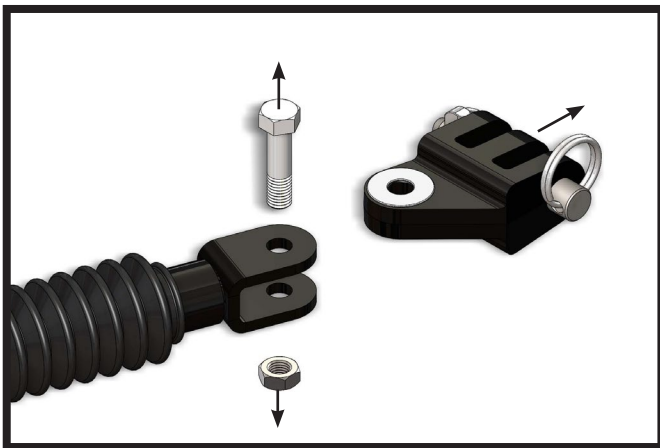

BLUE OX®

BX88358
Aftermarket Off Road Bumper Adapter,
1" Pin
Installation Instructions

Serial Number

When using a Blue Ox adapter to flat tow a vehicle by the aftermarket bumper, it is the customer's responsibility to contact the bumper manufacturer and verify that the vehicle can be towed by the aftermarket bumper.

1. Using a 3/4" socket and wrench, remove the existing 1/2"-13 bolt and 1/2"-13 jam nut from the tow bar leg. Remove the existing lug and washers from the tow bar leg. Do this on both tow bar legs.
2. Install the offset double lug onto the tow bar leg with the new washers, 1/2"-13 x 2" bolt and 1/2"-13 jam nut provided. Tighten the bolt until the lug is tight against the washers, but can still freely move side to side. Do this on both tow bar legs.

BX88358
Aftermarket Off Road Bumper Adapter, 1" Pin
Installation Instructions

Tools Required
3/4" Socket 3/4" Wrench

Item No.	Part No.	Description	Qty.
1.....	102-7794	Offset Double Lug.....	2
2.....	107-3615	1/8" Spacer Bushing.....	6
3.....	201-0645	1/2"-13 x 2" Hex Head Bolt, Short Thread	2
4.....	202-0143	1/2"-13 Essna Jam Nut, ZP	2
5.....	229-0829	Quick Pin	2
6.....	229-0934	1" Dia x 2-11/16" Eff. Pin, ZP	2
7.....	290-0381	Washer, .523" ID x 1.363" OD	4

Note: If the bumper attachment plate is 7/8" thick use the supplied 1/8" spacer between the plate and lug.

CUSTOMER SERVICE COMMITMENT

Blue Ox® is committed to providing you with exceptional customer care throughout your lifetime with our products. Our team is here to assist you with any questions you may have regarding the performance of your product. Simply call (402) 385-3051 and you can speak with our customer care team.