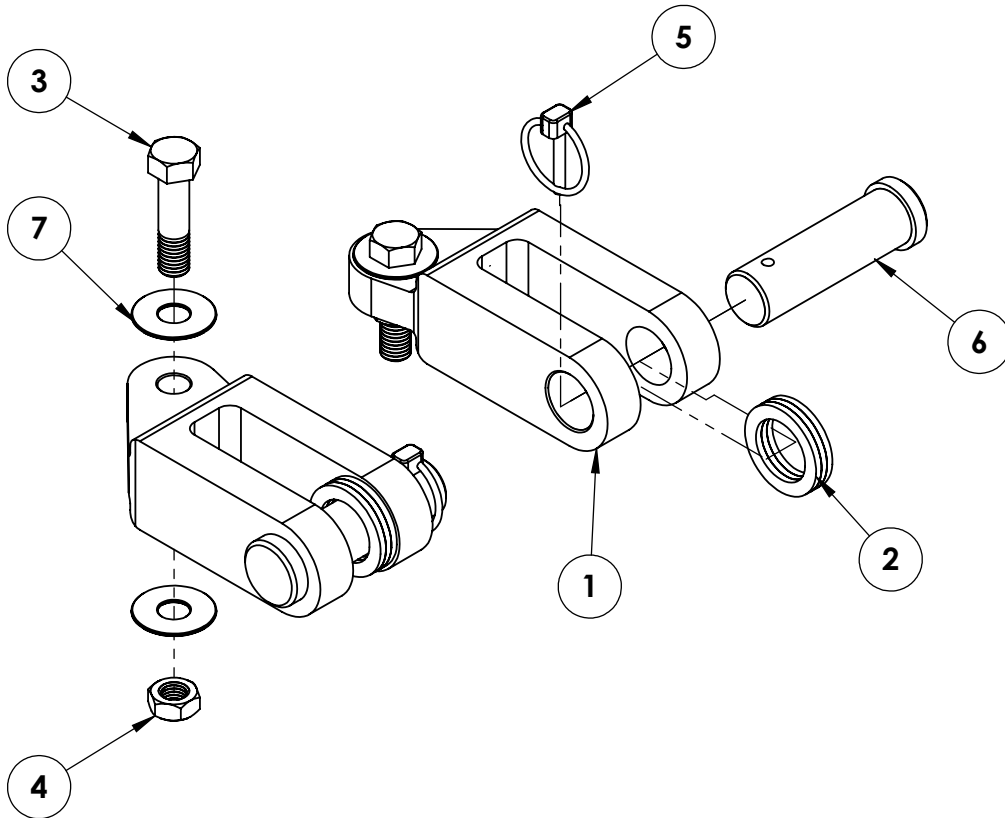

BLUE OX®

BX88358
Aftermarket Off Road Bumper Adapter,
1" Pin
Installation Instructions

Serial Number

When using a Blue Ox adapter to flat tow a vehicle by the aftermarket bumper, it is the customer's responsibility to contact the bumper manufacturer and verify that the vehicle can be towed by the aftermarket bumper.

1. Using a 3/4" socket and wrench, remove the existing 1/2"-13 bolt and 1/2"-13 jam nut from the tow bar leg. Remove the existing lug and washers from the tow bar leg. Do this on both tow bar legs.
2. Install the offset double lug onto the tow bar leg with the new washers, 1/2"-13 x 2" bolt and 1/2"-13 jam nut provided. Tighten the bolt until the lug is tight against the washers, but can still freely move side to side. Do this on both tow bar legs.

BX88358
Aftermarket Off Road Bumper Adapter, 1" Pin
Installation Instructions

Tools Required
3/4" Socket 3/4" Wrench

Item No.	Part No.	Description	Qty.
1.....	102-7794	Offset Double Lug.....	2
2.....	107-3615	1/8" Spacer Bushing.....	6
3.....	201-0645	1/2"-13 x 2" Hex Head Bolt, Short Thread	2
4.....	202-0143	1/2"-13 Essna Jam Nut, ZP	2
5.....	229-0829	Quick Pin	2
6.....	229-0934	1" Dia x 2-11/16" Eff. Pin, ZP	2
7.....	290-0381	Washer, .523" ID x 1.363" OD	4

Note: If the bumper attachment plate is 7/8" thick use the supplied 1/8" spacer between the plate and lug.

CUSTOMER SERVICE COMMITMENT

Blue Ox® is committed to providing you with exceptional customer care throughout your lifetime with our products. Our team is here to assist you with any questions you may have regarding the performance of your product. Simply call (402) 385-3051 and you can speak with our customer care team.