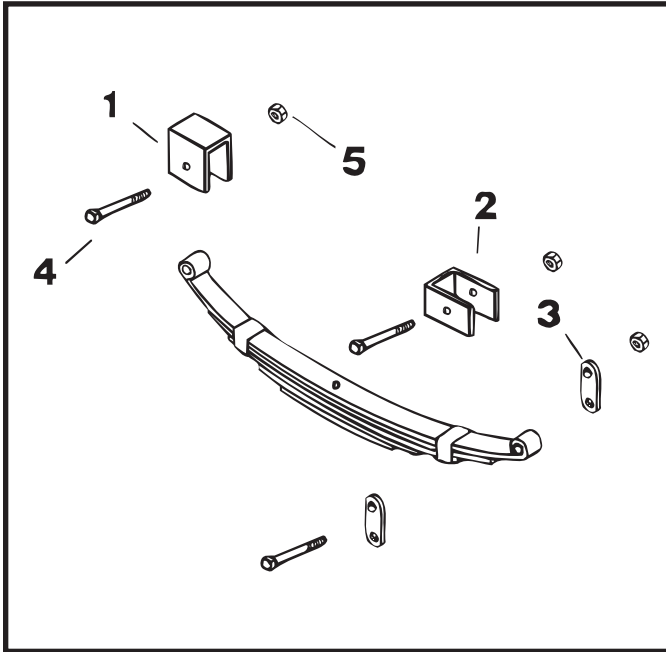

**SINGLE AXLE  
ATTACHING PARTS KIT  
HK1-D100**

**TANDEM AXLE  
ATTACHING PARTS KIT  
EK2-D102**

PART NUMBER	COMPONENT	KIT QUANTITY
HK1-D100	SINGLE AXLE HANGER KIT	COMPLETE
1 - HG-101	FRONT HANGER	2
2 - HG-100	REAR HANGER	2
3 - SHL-102	SHACKLE LINK	4
4 - B-101	BOLT - 9/16" x 3"	6
5 - N-102	LOCK NUT - 9/16"	6

PART NUMBER	COMPONENT	KIT QUANTITY
EK2-D102	TANDEM AXLE HANGER KIT	COMPLETE
1 - EQ-103	EQUALIZER	2
2 - HG-101	HANGER	6
3 - SHL-100	SHACKLE LINK	8
4 - B-101	BOLT - 9/16" x 3"	14
5 - N-102	LOCK NUT - 9/16"	14

SPRING LENGTH	A	B	C
25 INCH	24 1/2"		
27 INCH	26 1/2"		

SPRING LENGTH	A	B	C
25 INCH		29"	58"
27 INCH		31"	62"