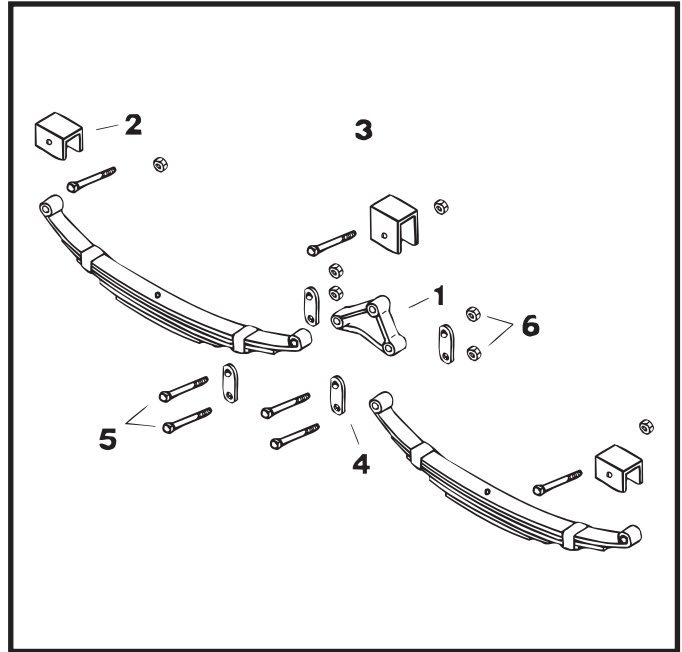

**SINGLE AXLE  
ATTACHING PARTS KIT  
HK1-D100**

**TANDEM AXLE  
ATTACHING PARTS KIT  
EK2-D102**

PART NUMBER	COMPONENT	KIT QUANTITY
HK1-D100	SINGLE AXLE HANGER KIT	COMPLETE
1 - HG-101	FRONT HANGER	2
2 - HG-100	REAR HANGER	2
3 - SHL-102	SHACKLE LINK	4
4 - B-101	BOLT - 9/16" x 3"	6
5 - N-102	LOCK NUT - 9/16"	6

PART NUMBER	COMPONENT	KIT QUANTITY
EK2-D102	TANDEM AXLE HANGER KIT	COMPLETE
1 - EQ-103	EQUALIZER	2
2 - HG-101	HANGER	6
3 - SHL-100	SHACKLE LINK	8
4 - B-101	BOLT - 9/16" x 3"	14
5 - N-102	LOCK NUT - 9/16"	14

SPRING LENGTH	A	B	C
25 INCH	24 1/2"		
27 INCH	26 1/2"		

SPRING LENGTH	A	B	C
25 INCH		29"	58"
27 INCH		31"	62"