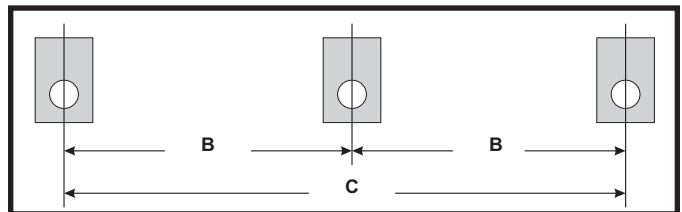

**SINGLE AXLE  
ATTACHING PARTS KIT  
HK1-D100**

**TANDEM AXLE  
ATTACHING PARTS KIT  
EK2-D102**

PART NUMBER	COMPONENT	KIT QUANTITY
HK1-D100	SINGLE AXLE HANGER KIT	COMPLETE
1 - HG-101	FRONT HANGER	2
2 - HG-100	REAR HANGER	2
3 - SHL-102	SHACKLE LINK	4
4 - B-101	BOLT - 9/16" x 3"	6
5 - N-102	LOCK NUT - 9/16"	6

PART NUMBER	COMPONENT	KIT QUANTITY
EK2-D102	TANDEM AXLE HANGER KIT	COMPLETE
1 - EQ-103	EQUALIZER	2
2 - HG-101	HANGER	6
3 - SHL-100	SHACKLE LINK	8
4 - B-101	BOLT - 9/16" x 3"	14
5 - N-102	LOCK NUT - 9/16"	14

SPRING LENGTH	A	B	C
25 INCH	24 1/2"		
27 INCH	26 1/2"		

SPRING LENGTH	A	B	C
25 INCH		29"	58"
27 INCH		31"	62"