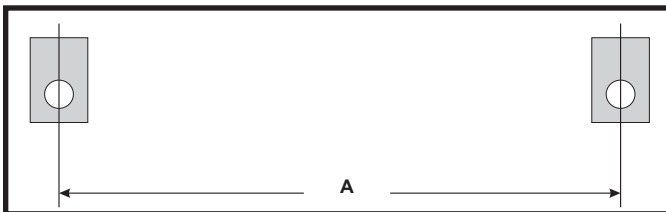

**SINGLE AXLE  
ATTACHING PARTS KIT  
HK1-D100**

**TANDEM AXLE  
ATTACHING PARTS KIT  
EK2-D102**

PART NUMBER	COMPONENT	KIT QUANTITY
HK1-D100	SINGLE AXLE HANGER KIT	COMPLETE
1 - HG-101	FRONT HANGER	2
2 - HG-100	REAR HANGER	2
3 - SHL-102	SHACKLE LINK	4
4 - B-101	BOLT - 9/16" x 3"	6
5 - N-102	LOCK NUT - 9/16"	6

PART NUMBER	COMPONENT	KIT QUANTITY
EK2-D102	TANDEM AXLE HANGER KIT	COMPLETE
1 - EQ-103	EQUALIZER	2
2 - HG-101	HANGER	6
3 - SHL-100	SHACKLE LINK	8
4 - B-101	BOLT - 9/16" x 3"	14
5 - N-102	LOCK NUT - 9/16"	14

SPRING LENGTH	A	B	C
25 INCH	24 1/2"		
27 INCH	26 1/2"		

SPRING LENGTH	A	B	C
25 INCH		29"	58"
27 INCH		31"	62"